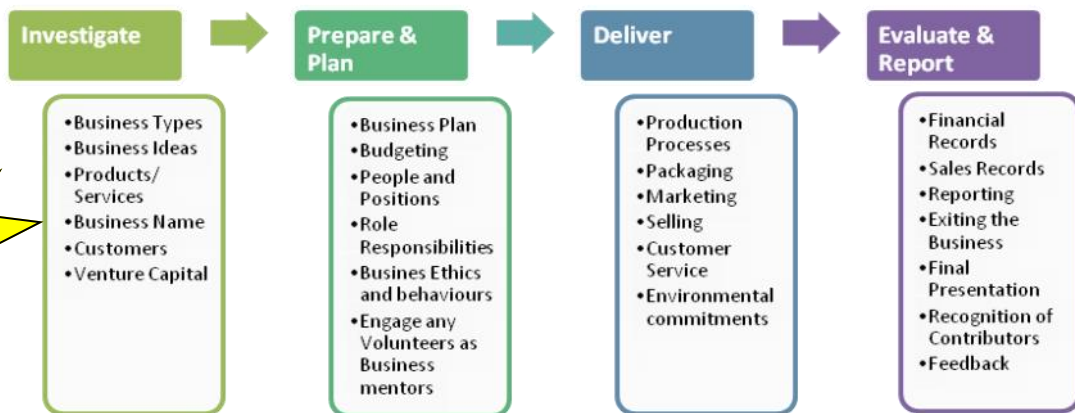

**Chew's
Place**

The CPC Indigenous Entrepreneurship

Welcome to this new and exciting program that has been designed by Chew's Place Consulting Pty Ltd to assist young people to develop their skills and to reach their potential through the hands-on experience of running a small business venture.

The CPC Indigenous Entrepreneurship Program is suitable for:

- Young People, also for Individuals or Groups
- Alternate Learning Programs
- Community Partnership Programs

The CPC Indigenous Entrepreneurship Program is developed through